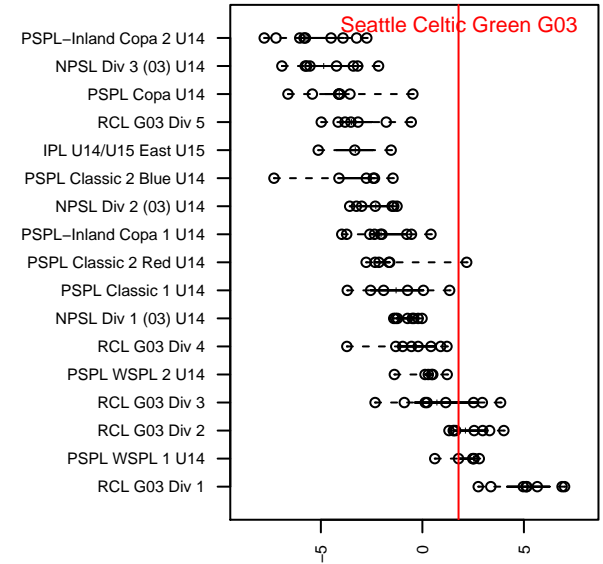

**attack and defense rating
relative to others at age
and all opponents in last 13 months**