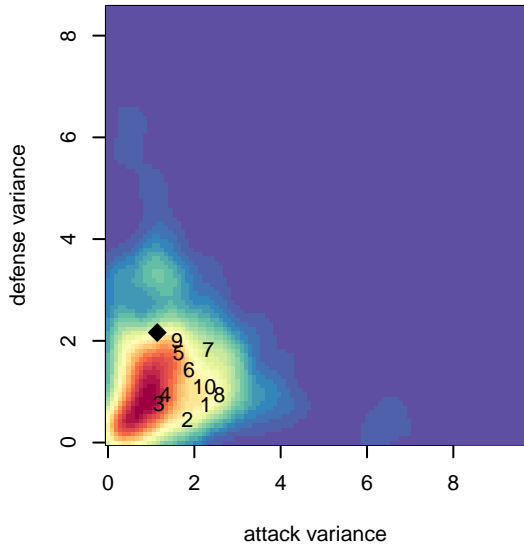

**attack and defense variance (black dot)
relative to other teams
and top 10 in region**