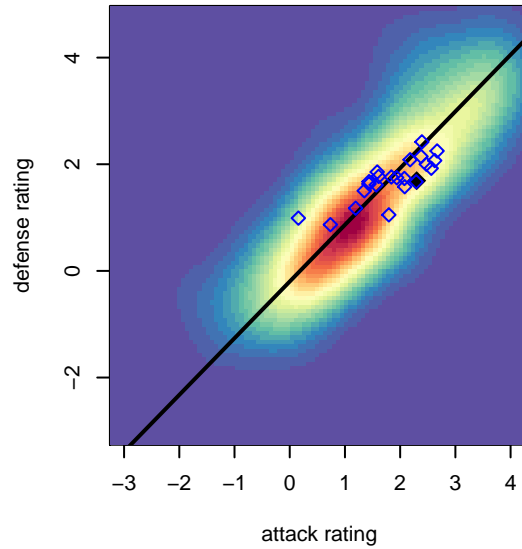

## Seattle Celtic Green G03

Seattle Celtic  
 Seattle, WA  
 G03 total strength=1376  
 attack=9.97 defense=5.43  
 fall league = PSPL WSPL 1 U14  
 spr league = Spr PSPL SuperLeague U14

alt names used:  
 Seattle Celtic G03 Green  
 Seattle Celtic G03 Green  
 Seattle Celtic G03 Green  
 SEATTLE CELTIC G03 GREEN (WA)  
 Seattle Celtic G03 Green  
 Seattle Celtic G03 Green  
 SEATTLE CELTIC G03 GREEN (WA)

**Seattle Celtic Green G03**  
 Dots are actual minus expected GF (blue circles) and GA (red triangles).  
 Blue line is smoothed change in attack strength. Red is smoothed change in defense strength.

**attack and defense variance (black dot)  
relative to other teams  
and top 10 in region**

**attack and defense rating  
relative to others at age  
and all opponents in last 13 months**

**Performance relative to 13 month average**